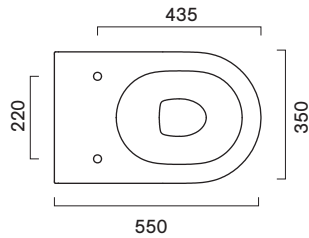

Zero 55x35

Description	cm 55x35 kg 30 lt 4,5	Floorstanding Wc with adjustable inlet/outlet, Silentech flushing system and hidden wall fixing. P trap convertible to S trap through a technical curve not included.
Codes, colours and finishes	011455 0001 (ex.1VP55R00) Bianco glossy <input type="radio"/> 011455 0021 Bianco satin <input type="radio"/> 011455 0022 Nero satin <input checked="" type="radio"/> 011455 0023 Cemento satin <input type="radio"/> 011455 0032 Tortora satin <input type="radio"/>	
Plus and features	 Silentech  Save Water  Cataglaze+  Soft Close  Quick Release  EN 997 – CL1 – 5A	

Dimensions

cod. 90 5453 0000
Connection elbow for floor outlet pipe.

* **cod. 90 6303 0000**
Flow reducer for high toilet frames.

** **cod. 90 5458 0000**
Inlet connection pipe.

cod. 90 5457 0000
Adjustable pipe elbow fitting.