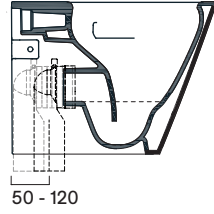

Zero 55x35

Description	cm 55x35 kg 30 lt 4,5	Floorstanding Wc with adjustable inlet/outlet, Silentech flushing system and hidden wall fixing. P trap convertible to S trap through a technical curve not included.
Codes, colours and finishes	011455 0001 (ex.1VP55R00) Bianco glossy <input type="radio"/> 011455 0021 Bianco satin <input type="radio"/> 011455 0022 Nero satin <input checked="" type="radio"/> 011455 0023 Cemento satin <input type="radio"/> 011455 0032 Tortora satin <input type="radio"/>	
Plus and features	 Silentech  Save Water  Cataglaze+  Soft Close  Quick Release  EN 997 – CL1 – 5A	

Dimensions

cod. 90 5453 0000
Connection elbow for floor outlet pipe.

* **cod. 90 6303 0000**
Flow reducer for high toilet frames.

** **cod. 90 5458 0000**
Inlet connection pipe.

cod. 90 5457 0000
Adjustable pipe elbow fitting.

cod. 90 5456 0000
Adjustable pipe elbow fitting.

cod. 90 5455 0000
Adjustable pipe elbow fitting.

Not recommended with under window and flow regulators.