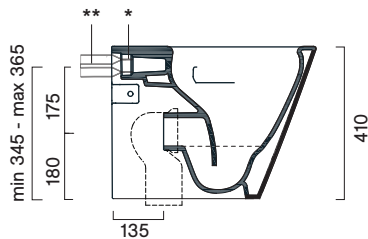

Zero 55x35

Description	cm 55x35 kg 30 lt 4,5	Floorstanding Wc with adjustable inlet/outlet, Silentech flushing system and hidden wall fixing. P trap convertible to S trap through a technical curve not included.
Codes, colours and finishes	011455 0001 (ex.1VP55R00) Bianco glossy <input type="radio"/> 011455 0021 Bianco satin <input type="radio"/> 011455 0022 Nero satin <input checked="" type="radio"/> 011455 0023 Cemento satin <input type="radio"/> 011455 0032 Tortora satin <input type="radio"/>	
Plus and features	 Silentech  Save Water  Cataglaze+  Soft Close  Quick Release  EN 997 – CL1 – 5A	

Dimensions

cod. 90 5453 0000
Connection elbow for floor outlet pipe.

* **cod. 90 6303 0000**
Flow reducer for high toilet frames.

** **cod. 90 5458 0000**
Inlet connection pipe.

cod. 90 5457 0000
Adjustable pipe elbow fitting.

cod. 90 5456 0000
Adjustable pipe elbow fitting.

cod. 90 5455 0000
Adjustable pipe elbow fitting.

Not recommended with under window and flow regulators.