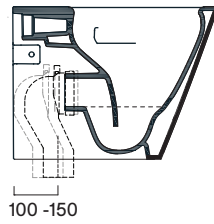

Zero 55x35

Description	cm 55x35 kg 30 lt 4,5	Floorstanding Wc with adjustable inlet/outlet, Silentech flushing system and hidden wall fixing. P trap convertible to S trap through a technical curve not included.
Codes, colours and finishes	011455 0001 (ex.1VP55R00) Bianco glossy <input type="radio"/> 011455 0021 Bianco satin <input type="radio"/> 011455 0022 Nero satin <input checked="" type="radio"/> 011455 0023 Cemento satin <input type="radio"/> 011455 0032 Tortora satin <input type="radio"/>	
Plus and features	 Silentech  Save Water  Cataglaze+  Soft Close  Quick Release  EN 997 – CL1 – 5A	

Dimensions

cod. 90 5453 0000
Connection elbow for floor outlet pipe.

* **cod. 90 6303 0000**
Flow reducer for high toilet frames.

** **cod. 90 5458 0000**
Inlet connection pipe.

cod. 90 5457 0000
Adjustable pipe elbow fitting.

cod. 90 5456 0000
Adjustable pipe elbow fitting.

cod. 90 5455 0000
Adjustable pipe elbow fitting.

Not recommended with under window and flow regulators.