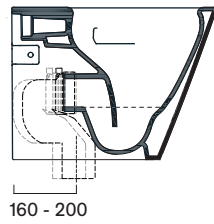

Zero 55x35

Description	cm 55x35 kg 30 lt 4,5	Floorstanding Wc with adjustable inlet/outlet, Silentech flushing system and hidden wall fixing. P trap convertible to S trap through a technical curve not included.
Codes, colours and finishes	011455 0001 (ex.1VP55R00) Bianco glossy <input type="radio"/> 011455 0021 Bianco satin <input type="radio"/> 011455 0022 Nero satin <input checked="" type="radio"/> 011455 0023 Cemento satin <input type="radio"/> 011455 0032 Tortora satin <input type="radio"/>	
Plus and features	 Silentech  Save Water  Cataglaze+  Soft Close  Quick Release  EN 997 – CL1 – 5A	

Dimensions

cod. 90 5453 0000
Connection elbow for floor outlet pipe.

* **cod. 90 6303 0000**
Flow reducer for high toilet frames.

** **cod. 90 5458 0000**
Inlet connection pipe.

cod. 90 5457 0000
Adjustable pipe elbow fitting.

cod. 90 5456 0000
Adjustable pipe elbow fitting.

cod. 90 5455 0000
Adjustable pipe elbow fitting.

Not recommended with under window and flow regulators.