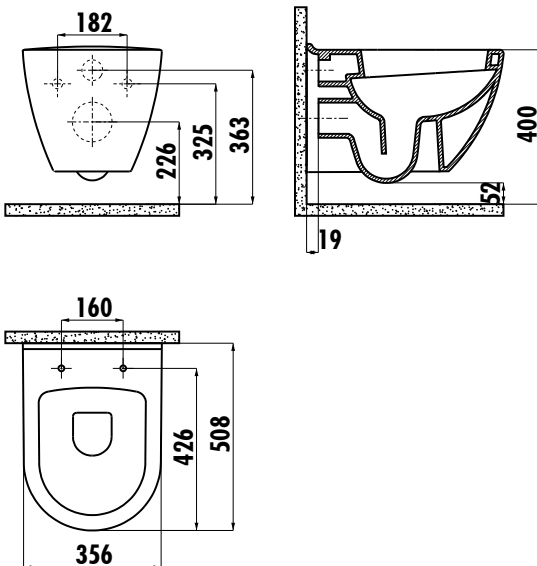

TECHNICAL DRAWING

SPECIFICATIONS

Creavit keeps its rights of making any change to the products.

Quality Management Systems

Customer Satisfaction Certificate

Environmental Management System

LGA

Germany Accreditation Certificate

kiwa

Netherlands Accreditation Certificate

GOST - R

Russia Accreditation Certificate

UkrSEPRO

Ukraine Accreditation Certificate

Israel Accreditation Certificate

Nigeria Accreditation Certificate

European Accreditation Certificate

Turkish Accreditation Certificate