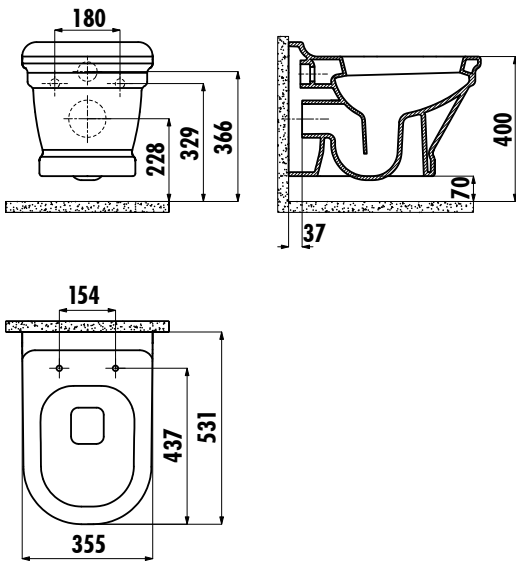

TECHNICAL DRAWING

SPECIFICATIONS

There is only hidden connection for the self cleaning pipe&internal mechanism.

Creavit keeps its rights of making any change to the products.

Quality Management Systems

Customer Satisfaction Certificate

LGA

Germany Accreditation Certificate

kiwa

Netherlands Accreditation Certificate

GOST - R

Russia Accreditation Certificate

UkrSEPRO

Ukraine Accreditation Certificate

Israel Accreditation Certificate

Nigeria Accreditation Certificate

European Accreditation Certificate

Turkish Accreditation Certificate