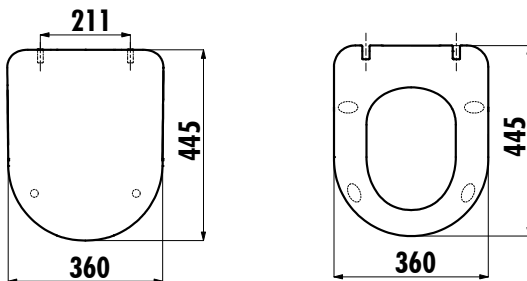

TECHNICAL DRAWING

SPECIFICATIONS

Creavit keeps its rights of making any change to the products.

Quality
Management
Systems

Customer Satisfaction
Certificate

LGA

Germany Accreditation
Certificate

kiwa

Netherlands
Accreditation Certificate

GOST - R

Russia Accreditation
Certificate

UkrSEPRO

Ukraine Accreditation
Certificate

Israel
Accreditation
Certificate

Nigeria Accreditation
Certificate

European Accreditation
Certificate

Turkish
Accreditation
Certificate