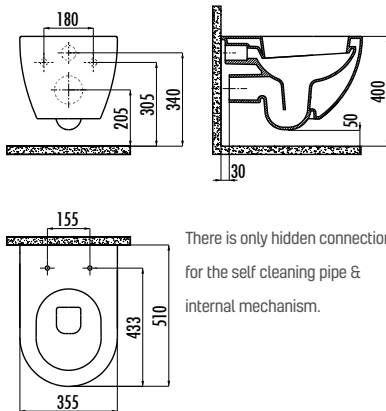

TECHNICAL DRAWING

SPECIFICATIONS

Creavit keeps its rights of making any change to the products.

Quality Management Systems

Customer Satisfaction Certificate

Germany Accreditation Certificate

Netherlands Accreditation Certificate

Russia Accreditation Certificate

Ukraine Accreditation Certificate

Israel Accreditation Certificate

Nigeria Accreditation Certificate

European Accreditation Certificate

Turkish Accreditation Certificate